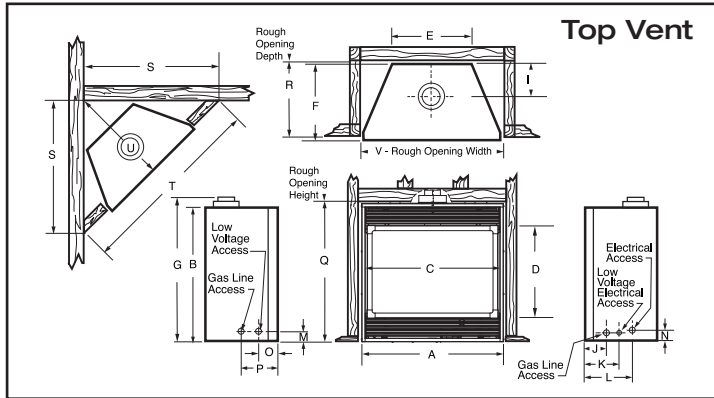

PerfectView Direct Vent Gas Fireplaces

Models • 33LDV • 36LDV • 39LDV • 43LDV

Ref.	33LDVT	36LDVT	39LDVT	43LDVT
A	33"(838 mm)	36"(914 mm)	39"(991 mm)	43"(1092 mm)
B	28 7/8"(733 mm)	34 1/4"(870 mm)	34 1/4"(870 mm)	37"(940 mm)
C	31 1/4"(794 mm)	34 1/4"(870 mm)	37 1/4"(946 mm)	41 1/4"(1048 mm)
D	18 3/8"(466 mm)	23"(584 mm)	23"(584 mm)	25 3/4"(654 mm)
E	22 3/4"(578 mm)	24"(610 mm)	27"(686 mm)	31"(788 mm)
F	14"(356 mm)	16"(406 mm)	16"(406 mm)	16"(406 mm)
G	31 3/4"(806 mm)	37"(939 mm)	37"(939 mm)	39 3/4"(1010 mm)
H	--	--	--	--
I	6"(152 mm)	6 3/4"(170 mm)	6 3/4"(170 mm)	6 3/4"(170 mm)
J	4 5/8"(118 mm)	5 5/8"(143 mm)	5 5/8"(143 mm)	5 5/8"(143 mm)
K	6 3/8"(162 mm)	8"(203 mm)	8"(203 mm)	8"(203 mm)
L	8 7/8"(225 mm)	11 7/8"(302 mm)	11 7/8"(302 mm)	11 7/8"(302 mm)
M	2"(51 mm)	2"(51 mm)	2"(51 mm)	2"(51 mm)
N	3 3/8"(86 mm)	3 1/4"(83 mm)	3 1/4"(83 mm)	3 1/4"(83 mm)
O	4 5/8"(118 mm)	6 3/4"(172 mm)	6 3/4"(172 mm)	6 3/4"(172 mm)
P	6 3/8"(162 mm)	9 1/4"(235 mm)	9 1/4"(235 mm)	9 1/4"(235 mm)
Framing Dimensions				
Q	29 5/8"(752 mm)	35"(889 mm)	35"(889 mm)	37 3/4"(959 mm)
R	14 1/2"(368 mm)	16 1/2"(419 mm)	16 1/2"(419 mm)	16 1/2"(419 mm)
S	35 3/4"(908 mm)	39 3/4"(1010 mm)	43 1/8"(1095 mm)	44 1/8"(1121 mm)
T	50 1/2"(1238 mm)	55 1/4"(1403 mm)	60 7/8"(1546 mm)	62 3/8"(1584 mm)
U	25 1/4"(641 mm)	28 1/8"(714 mm)	30 7/8"(784 mm)	31 1/4"(794 mm)
V	33 1/2"(851 mm)	36 1/2"(927 mm)	39 1/2"(1003 mm)	43 1/2"(1105 mm)

Ref.	33LDVR	36LDVR	39LDVR	43LDVR
A	33"(838 mm)	36"(914 mm)	39"(991 mm)	43"(1092 mm)
B	28 7/8"(733 mm)	34 1/4"(870 mm)	34 1/4"(870 mm)	37"(940 mm)
C	31 1/4"(794 mm)	34 1/4"(870 mm)	37 1/4"(946 mm)	41 1/4"(1048 mm)
D	18 3/8"(466 mm)	23"(584 mm)	23"(584 mm)	25 3/4"(654 mm)
E	24 7/8"(632 mm)	24"(610 mm)	27"(686 mm)	31"(788 mm)
F	11 1/2"(292 mm)	16"(406 mm)	16"(406 mm)	16"(406 mm)
G	14 1/4"(362 mm)	18 3/4"(476 mm)	18 3/4"(476 mm)	18 3/4"(476 mm)
H	19 3/4"(501 mm)	24 1/4"(616 mm)	24 1/4"(616 mm)	27"(686 mm)
I	23 1/4"(590 mm)	27 3/4"(705 mm)	27 3/4"(705 mm)	30 1/2"(775 mm)
J	4 3/4"(121 mm)	5 5/8"(143 mm)	5 5/8"(143 mm)	5 5/8"(143 mm)
K	6 5/16"(160 mm)	8"(203 mm)	8"(203 mm)	8"(203 mm)
L	8 7/8"(225 mm)	11 7/8"(302 mm)	11 7/8"(302 mm)	11 7/8"(302 mm)
M	2"(51 mm)	2"(51 mm)	2"(51 mm)	2"(51 mm)
N	3 3/8"(86 mm)	3 1/4"(83 mm)	3 1/4"(83 mm)	3 1/4"(83 mm)
O	4 3/4"(121 mm)	6 3/4"(172 mm)	6 3/4"(172 mm)	6 3/4"(172 mm)
P	6 5/16"(160 mm)	9 1/4"(235 mm)	9 1/4"(235 mm)	9 1/4"(235 mm)
Framing Dimensions				
Q	29 5/8"(752 mm)	35"(889 mm)	35"(889 mm)	37 3/4"(959 mm)
R	12"(305 mm)	16 1/2"(419 mm)	16 1/2"(419 mm)	16 1/2"(419 mm)
S	36"(914 mm)	41 5/8"(1057 mm)	44"(1118 mm)	44 1/8"(1121 mm)
T	51"(1295 mm)	58 7/8"(1495 mm)	62 1/4"(1581 mm)	62 3/8"(1584 mm)
U	25 1/2"(648 mm)	29 7/8"(748 mm)	31 1/8"(790 mm)	31 1/4"(794 mm)
V	33 1/2"(851 mm)	36 1/2"(927 mm)	39 1/2"(1003 mm)	43 1/2"(1105 mm)

Features and Benefits