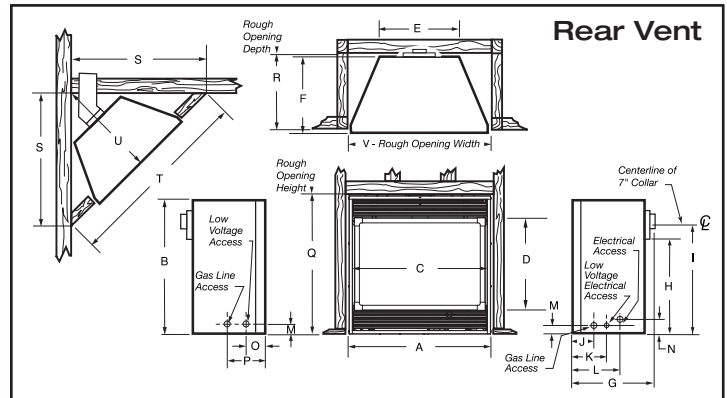

PerfectView Direct Vent Gas Fireplaces

Models • 33LDV • 36LDV • 39LDV • 43LDV

Ref.	33LDVT	36LDVT	39LDVT	43LDVT
A	33"(838 mm)	36"(914 mm)	39"(991 mm)	43"(1092 mm)
B	28 7/8"(733 mm)	34 1/4"(870 mm)	34 1/4"(870 mm)	37"(940 mm)
C	31 1/4"(794 mm)	34 1/4"(870 mm)	37 1/4"(946 mm)	41 1/4"(1048 mm)
D	18 3/8"(466 mm)	23"(584 mm)	23"(584 mm)	25 3/4"(654 mm)
E	22 3/4"(578 mm)	24"(610 mm)	27"(686 mm)	31"(788 mm)
F	14"(356 mm)	16"(406 mm)	16"(406 mm)	16"(406 mm)
G	31 3/4"(806 mm)	37"(939 mm)	37"(939 mm)	39 3/4"(1010 mm)
H	--	--	--	--
I	6"(152 mm)	6 3/4"(170 mm)	6 3/4"(170 mm)	6 3/4"(170 mm)
J	4 5/8"(118 mm)	5 5/8"(143 mm)	5 5/8"(143 mm)	5 5/8"(143 mm)
K	6 3/8"(162 mm)	8"(203 mm)	8"(203 mm)	8"(203 mm)
L	8 7/8"(225 mm)	11 7/8"(302 mm)	11 7/8"(302 mm)	11 7/8"(302 mm)
M	2"(51 mm)	2"(51 mm)	2"(51 mm)	2"(51 mm)
N	3 3/8"(86 mm)	3 1/4"(83 mm)	3 1/4"(83 mm)	3 1/4"(83 mm)
O	4 5/8"(118 mm)	6 3/4"(172 mm)	6 3/4"(172 mm)	6 3/4"(172 mm)
P	6 3/8"(162 mm)	9 1/4"(235 mm)	9 1/4"(235 mm)	9 1/4"(235 mm)
Framing Dimensions				
Q	29 5/8"(752 mm)	35"(889 mm)	35"(889 mm)	37 3/4"(959 mm)
R	14 1/2"(368 mm)	16 1/2"(419 mm)	16 1/2"(419 mm)	16 1/2"(419 mm)
S	35 3/4"(908 mm)	39 3/4"(1010 mm)	43 1/8"(1095 mm)	44 1/8"(1121 mm)
T	50 1/2"(1238 mm)	55 1/4"(1403 mm)	60 7/8"(1546 mm)	62 3/8"(1584 mm)
U	25 1/4"(641 mm)	28 1/8"(714 mm)	30 7/8"(784 mm)	31 1/4"(794 mm)
V	33 1/2"(851 mm)	36 1/2"(927 mm)	39 1/2"(1003 mm)	43 1/2"(1105 mm)

Ref.	33LDVR	36LDVR	39LDVR	43LDVR
A	33"(838 mm)	36"(914 mm)	39"(991 mm)	43"(1092 mm)
B	28 7/8"(733 mm)	34 1/4"(870 mm)	34 1/4"(870 mm)	37"(940 mm)
C	31 1/4"(794 mm)	34 1/4"(870 mm)	37 1/4"(946 mm)	41 1/4"(1048 mm)
D	18 3/8"(466 mm)	23"(584 mm)	23"(584 mm)	25 3/4"(654 mm)
E	24 7/8"(632 mm)	24"(610 mm)	27"(686 mm)	31"(788 mm)
F	11 1/2"(292 mm)	16"(406 mm)	16"(406 mm)	16"(406 mm)
G	14 1/4"(362 mm)	18 3/4"(476 mm)	18 3/4"(476 mm)	18 3/4"(476 mm)
H	19 3/4"(501 mm)	24 1/4"(616 mm)	24 1/4"(616 mm)	27"(686 mm)
I	23 1/4"(590 mm)	27 3/4"(705 mm)	27 3/4"(705 mm)	30 1/2"(775 mm)
J	4 3/4"(121 mm)	5 5/8"(143 mm)	5 5/8"(143 mm)	5 5/8"(143 mm)
K	6 5/16"(160 mm)	8"(203 mm)	8"(203 mm)	8"(203 mm)
L	8 7/8"(225 mm)	11 7/8"(302 mm)	11 7/8"(302 mm)	11 7/8"(302 mm)
M	2"(51 mm)	2"(51 mm)	2"(51 mm)	2"(51 mm)
N	3 3/8"(86 mm)	3 1/4"(83 mm)	3 1/4"(83 mm)	3 1/4"(83 mm)
O	4 3/4"(121 mm)	6 3/4"(172 mm)	6 3/4"(172 mm)	6 3/4"(172 mm)
P	6 5/16"(160 mm)	9 1/4"(235 mm)	9 1/4"(235 mm)	9 1/4"(235 mm)
Framing Dimensions				
Q	29 5/8"(752 mm)	35"(889 mm)	35"(889 mm)	37 3/4"(959 mm)
R	12"(305 mm)	16 1/2"(419 mm)	16 1/2"(419 mm)	16 1/2"(419 mm)
S	36"(914 mm)	41 5/8"(1057 mm)	44"(1118 mm)	44 1/8"(1121 mm)
T	51"(1295 mm)	58 7/8"(1495 mm)	62 1/4"(1581 mm)	62 3/8"(1584 mm)
U	25 1/2"(648 mm)	29 7/8"(748 mm)	31 1/8"(790 mm)	31 1/4"(794 mm)
V	33 1/2"(851 mm)	36 1/2"(927 mm)	39 1/2"(1003 mm)	43 1/2"(1105 mm)

Features and Benefits