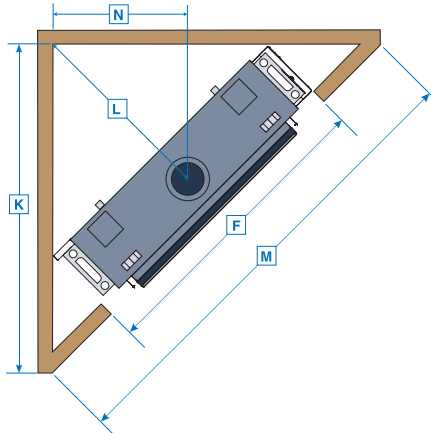

APPLIANCE DIMENSIONS AND MINIMUM COMBUSTIBLE FRAMING DIMENSIONS

APPLIANCE DIMENSIONS

(A)	73 7/8"	187.64 cm
(B)	53 5/8"	136.20 cm
(C)	22 5/8"	57.48 cm
(D)	11 3/8"	28.90 cm
(E)	17 3/4"	45.09 cm
(F)	55"	139.70 cm

MINIMUM COMBUSTIBLE FRAMING DIMENSIONS

(G)	74 1/4"	188.60 cm
(H)	22 1/16"	56.04 cm
(I)	5/8"	1.59 cm
(J)	11 5/16"	28.73 cm
(K)	80 5/8"	204.79 cm
(L)	46 1/4"	117.48 cm
(M)	114"	289.56 cm
(N)	33"	83.82 cm
(O)	55 1/4"	140.34 cm

(See installation manual for complete details)

Town & Country's comprehensive Warranty assures you of a lifetime of warmth and pleasure

WS54 VERTICAL TERMINATION VENTING

Vent to a roof terminal up to 48' from the fireplace with standard TC8X11 venting

(See Instruction Manual for rise/run combinations)

WS54 HORIZONTAL TERMINATION VENTING

Optional Power Venting allows runs of up 110' from an outside wall, with up to six 90° elbows, including runs up to 3' below the unit.