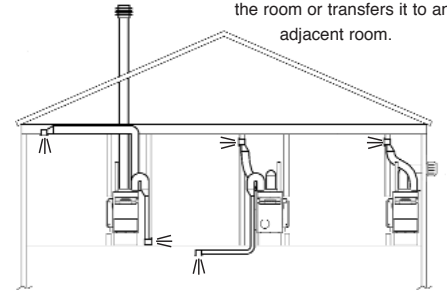

OPTIONAL REMOTE HEAT KIT

Optional Remote Heat Kit, with Variable-Speed Fan, controls heat flow from your Town & Country Fireplace to the room or transfers it to an adjacent room.