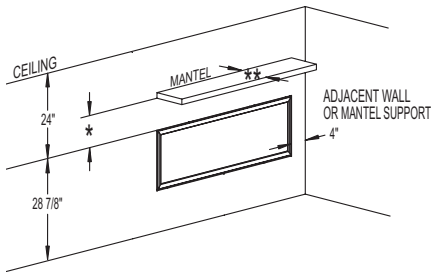

Canada ENERGUIDE		BTU INPUT	NG	LP
Look for the EnerGuide Gas Fireplace Energy Efficiency Rating in this brochure Based on CSA P.4.1-02		HIGH	61,000	61,000
		LOW	46,200	46,200
		EnerGuide Rating	26.72%	26.72%