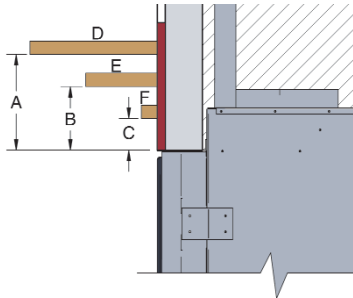

TC WS54

TOWN & COUNTRY FIREPLACES

MANTEL CLEARANCES

REF.	* MANTEL CLEARANCE	REF.	** MANTEL DEPTH
A	9"	D	12"
B	6"	E	6 3/4"
C	3"	F	1 1/2"