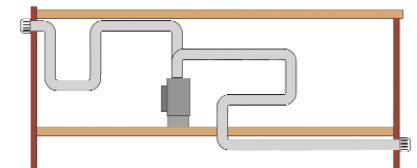

TC WS54

TOWN & COUNTRY FIREPLACES

MANTEL CLEARANCES

REF.	* MANTEL CLEARANCE	REF.	** MANTEL DEPTH
A	9"	D	12"
B	6"	E	6 3/4"
C	3"	F	1 1/2"

Canada ENERGUIDE		BTU INPUT	NG	LP
Look for the EnerGuide Gas Fireplace Energy Efficiency Rating in this brochure Based on CSA P.4.1-02		HIGH	61,000	61,000
		LOW	46,200	46,200
		EnerGuide Rating	26.72%	26.72%

APPLIANCE DIMENSIONS AND MINIMUM COMBUSTIBLE FRAMING DIMENSIONS

APPLIANCE DIMENSIONS

(A)	73 7/8"	187.64 cm
(B)	53 5/8"	136.20 cm
(C)	22 5/8"	57.48 cm
(D)	11 3/8"	28.90 cm
(E)	17 3/4"	45.09 cm
(F)	55"	139.70 cm

MINIMUM COMBUSTIBLE FRAMING DIMENSIONS

(G)	74 1/4"	188.60 cm
(H)	22 1/16"	56.04 cm
(I)	5/8"	1.59 cm
(J)	11 5/16"	28.73 cm
(K)	80 5/8"	204.79 cm
(L)	46 1/4"	117.48 cm
(M)	114"	289.56 cm
(N)	33"	83.82 cm
(O)	55 1/4"	140.34 cm

(See installation manual for complete details)

Town & Country's comprehensive Warranty assures you of a lifetime of warmth and pleasure

WS54 VERTICAL TERMINATION VENTING

Vent to a roof terminal up to 48' from the fireplace with standard TC8X11 venting

(See Instruction Manual for rise/run combinations)

WS54 HORIZONTAL TERMINATION VENTING

Optional Power Venting allows runs of up 110' from an outside wall, with up to six 90° elbows, including runs up to 3' below the unit.

OPTIONAL REMOTE HEAT KIT

Optional Remote Heat Kit, with Variable-Speed Fan, controls heat flow from your Town & Country Fireplace to the room or transfers it to an adjacent room.

FIND A TOWN & COUNTRY FIREPLACE RETAILER AT www.townandcountryfireplaces.net/showroom.php

ARCHITECT, DESIGNER AND BUILDER RESOURCES AT www.townandcountryfireplaces.net

OR EMAIL sales@townandcountryfireplaces.net

TOWN & COUNTRY
FIREPLACES™