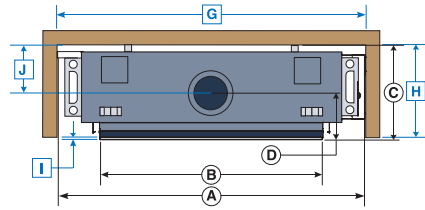

APPLIANCE DIMENSIONS AND MINIMUM COMBUSTIBLE FRAMING DIMENSIONS

APPLIANCE DIMENSIONS

(A)	73 7/8"	187.64 cm
(B)	53 5/8"	136.20 cm
(C)	22 5/8"	57.48 cm
(D)	11 3/8"	28.90 cm
(E)	17 3/4"	45.09 cm
(F)	55"	139.70 cm

MINIMUM COMBUSTIBLE FRAMING DIMENSIONS

(G)	74 1/4"	188.60 cm
(H)	22 1/16"	56.04 cm
(I)	5/8"	1.59 cm
(J)	11 5/16"	28.73 cm
(K)	80 5/8"	204.79 cm
(L)	46 1/4"	117.48 cm
(M)	114"	289.56 cm
(N)	33"	83.82 cm
(O)	55 1/4"	140.34 cm

(See installation manual for complete details)