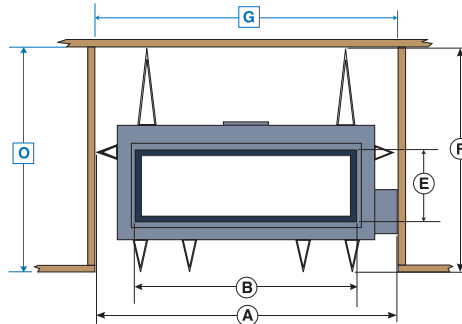

APPLIANCE DIMENSIONS AND MINIMUM COMBUSTIBLE FRAMING DIMENSIONS

APPLIANCE DIMENSIONS

(A)	73 7/8"	187.64 cm
(B)	53 5/8"	136.20 cm
(C)	22 5/8"	57.48 cm
(D)	11 3/8"	28.90 cm
(E)	17 3/4"	45.09 cm
(F)	55"	139.70 cm

MINIMUM COMBUSTIBLE FRAMING DIMENSIONS

(G)	74 1/4"	188.60 cm
(H)	22 1/16"	56.04 cm
(I)	5/8"	1.59 cm
(J)	11 5/16"	28.73 cm
(K)	80 5/8"	204.79 cm
(L)	46 1/4"	117.48 cm
(M)	114"	289.56 cm
(N)	33"	83.82 cm
(O)	55 1/4"	140.34 cm

(See installation manual for complete details)

Town & Country's comprehensive Warranty assures you of a lifetime of warmth and pleasure

WS54 VERTICAL TERMINATION VENTING

Vent to a roof terminal up to 48' from the fireplace with standard TC8X11 venting

(See Instruction Manual for rise/run combinations)

WS54 HORIZONTAL TERMINATION VENTING

Optional Power Venting allows runs of up 110' from an outside wall, with up to six 90° elbows, including runs up to 3' below the unit.